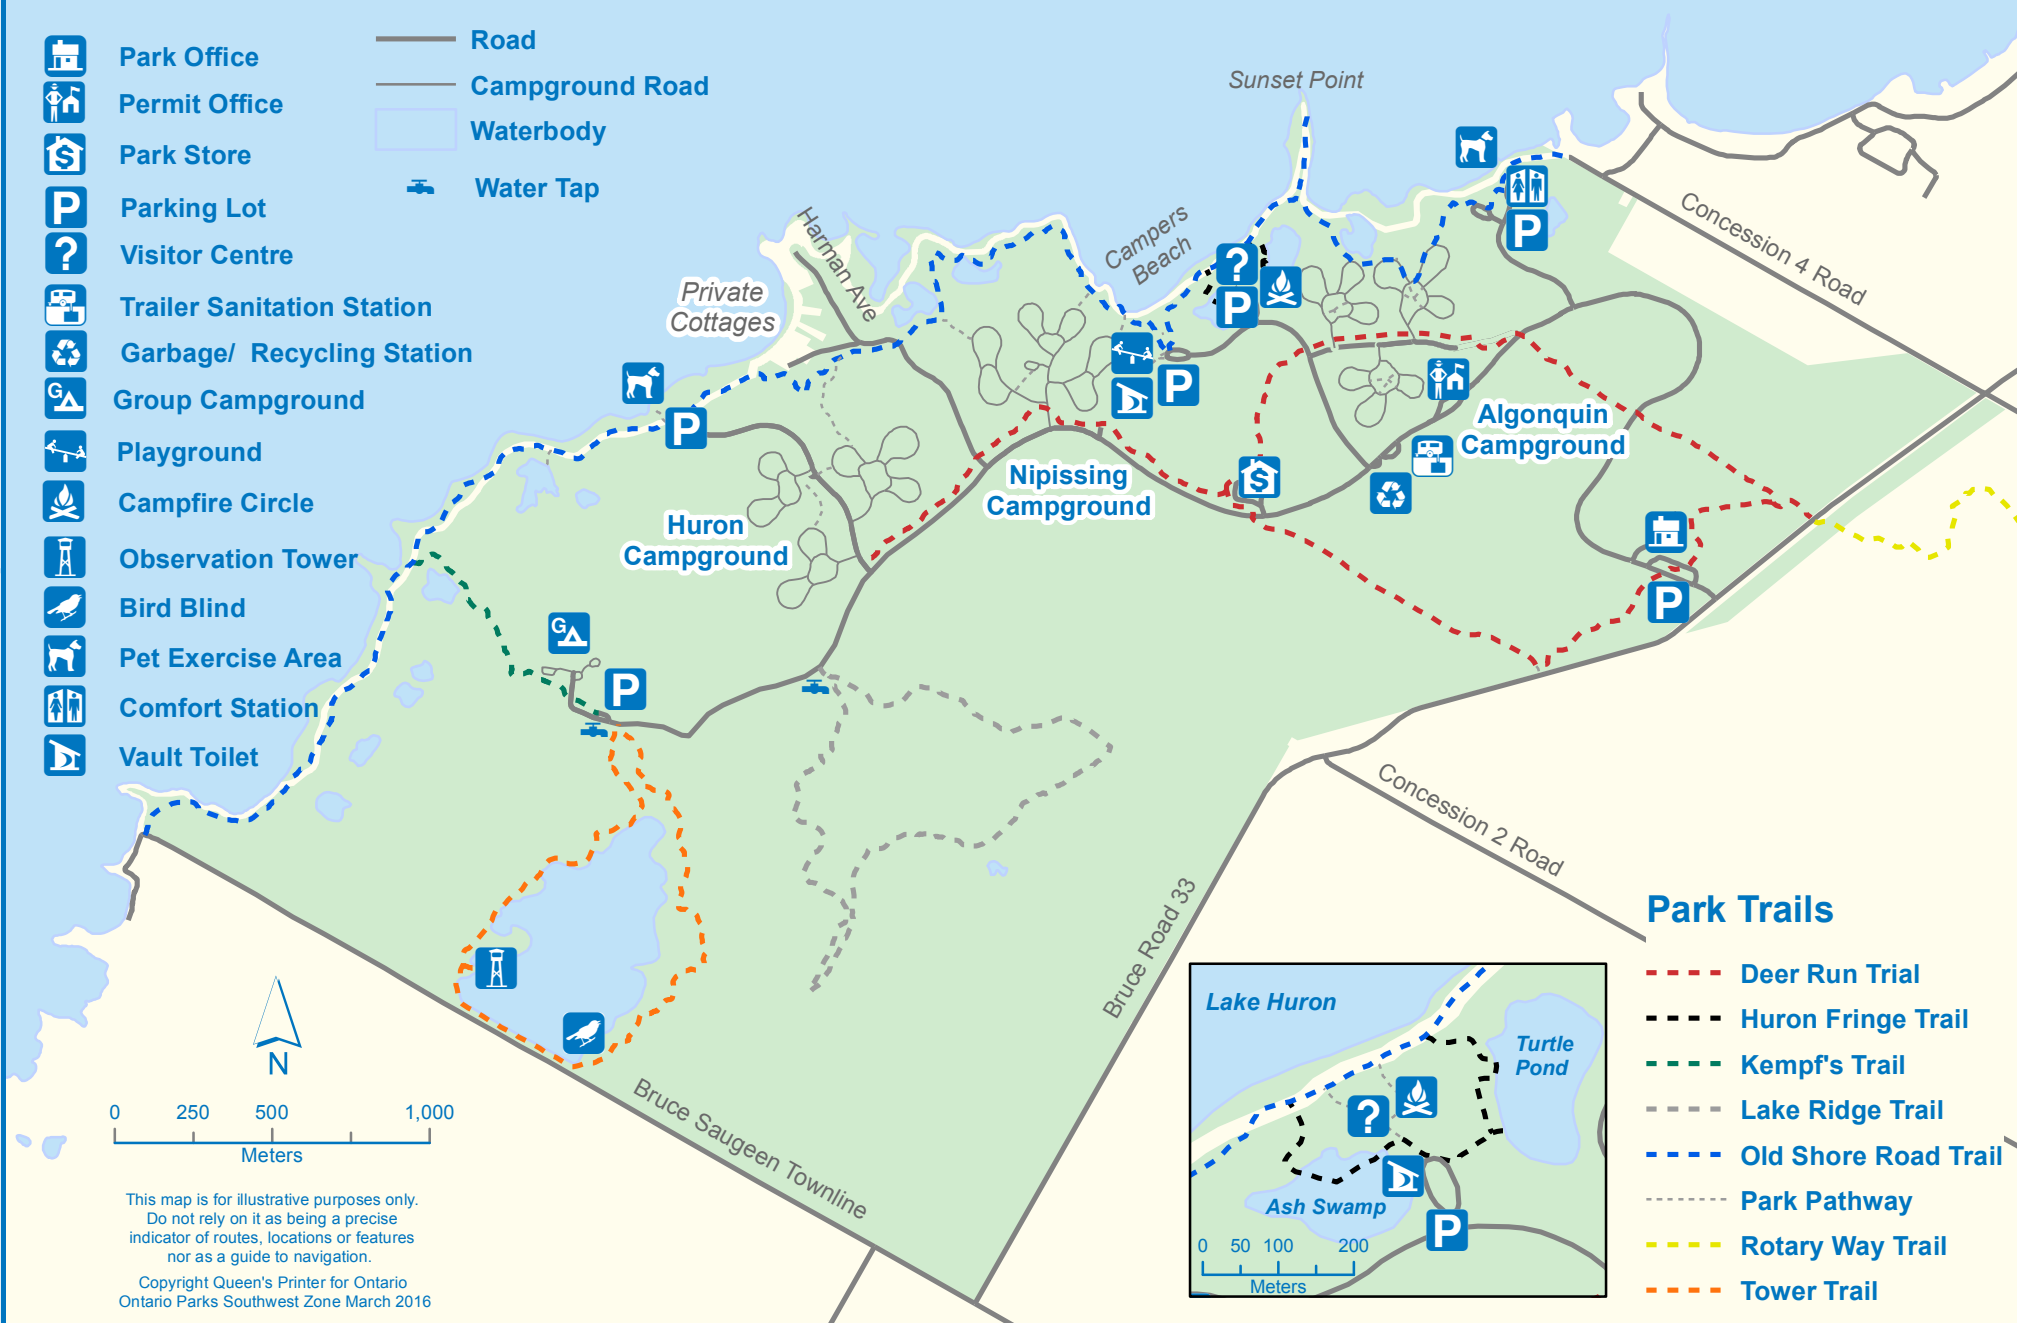

MacGregor Point

Legend

- | | | | |
|--|----------------------------|--|-----------------|
| | Park Office | | Road |
| | Permit Office | | Campground Road |
| | Park Store | | Waterbody |
| | Parking Lot | | Water Tap |
| | Visitor Centre | | |
| | Trailer Sanitation Station | | |
| | Garbage/ Recycling Station | | |
| | Group Campground | | |
| | Playground | | |
| | Campfire Circle | | |
| | Observation Tower | | |
| | Bird Blind | | |
| | Pet Exercise Area | | |
| | Comfort Station | | |
| | Vault Toilet | | |

- ### Park Trails
- Deer Run Trail
 - Huron Fringe Trail
 - Kempf's Trail
 - Lake Ridge Trail
 - Old Shore Road Trail
 - Park Pathway
 - Rotary Way Trail
 - Tower Trail

This map is for illustrative purposes only. Do not rely on it as being a precise indicator of routes, locations or features nor as a guide to navigation.

Copyright Queen's Printer for Ontario
Ontario Parks Southwest Zone March 2016