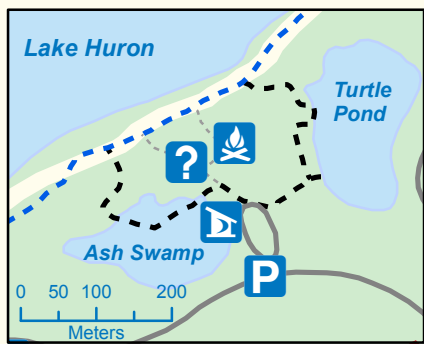

MacGregor Point

Legend

- | | | | |
|--|----------------------------|--|-----------------|
| | Park Office | | Road |
| | Permit Office | | Campground Road |
| | Park Store | | Waterbody |
| | Parking Lot | | Water Tap |
| | Visitor Centre | | |
| | Trailer Sanitation Station | | |
| | Garbage/ Recycling Station | | |
| | Group Campground | | |
| | Playground | | |
| | Campfire Circle | | |
| | Observation Tower | | |
| | Bird Blind | | |
| | Pet Exercise Area | | |
| | Comfort Station | | |
| | Vault Toilet | | |

- ### Park Trails
- Deer Run Trail
 - Huron Fringe Trail
 - Kempf's Trail
 - Lake Ridge Trail
 - Old Shore Road Trail
 - Park Pathway
 - Rotary Way Trail
 - Tower Trail

This map is for illustrative purposes only. Do not rely on it as being a precise indicator of routes, locations or features nor as a guide to navigation.